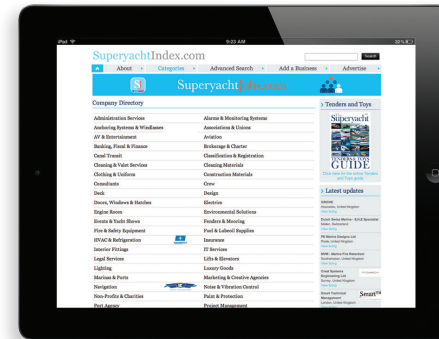

THE COMPLETE MEDIA PACKAGE

£250 per month or £3,000 annually.

List your company in Superyacht Index across all print and online media for 12 months for just **£250 per month or £3,000 annually.**

Offers you complete peace of mind your company is instantly accessible, **across our full media portfolio** for 12 months. Plus, you have full access to the online press release section.

In Print

- The Superyacht Report magazine

In the Media

- SuperyachtNews.com
- SuperyachtIndex.com