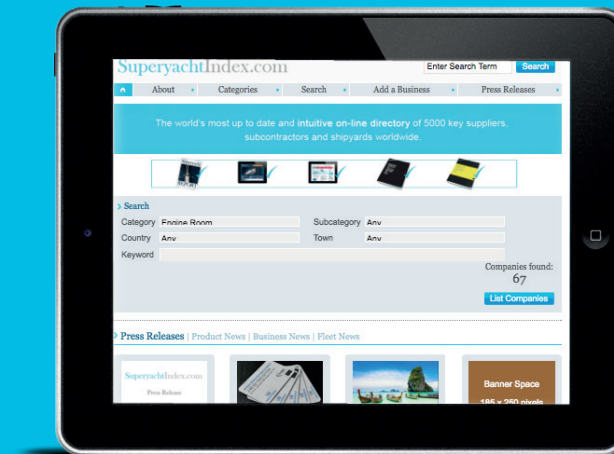

# SuperyachtIndex.com

A comprehensive business directory, in print and online, of over 5,000 companies actively operating in the superyacht industry today.

CONNECTING BUYERS AND SELLERS

• New website and packages for Autumn 2016 •